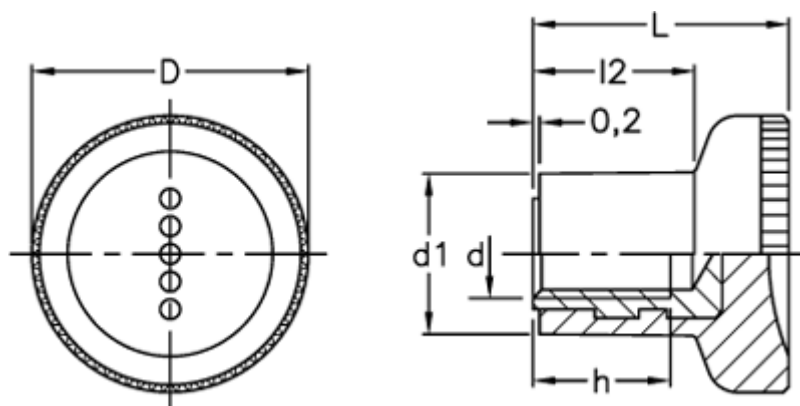

Data Sheet

Article number: 23052420916
Description: E+G Knurled knob
EKK.18-B M4-C6

Measures

D = 18
d1 = 10.5
d 6H = M4
h = 6
L = 15.5
l2 = 10.5